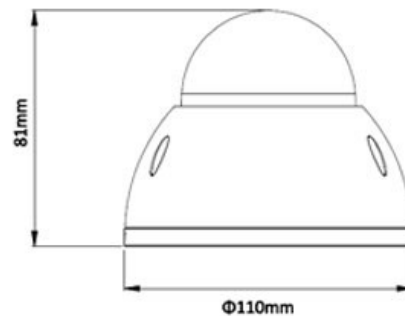

CP-UNC-VD20L3-D

2 MP Full HD IR WDR Vandal Dome Camera - 30Mtr.

Main Features

- 1/2.7" 2Megapixel PS CMOS Image Sensor
- Max 25/30fps@1080P
- H.264 and MJPEG dual-stream encoding
- WDR, Day/Night(ICR), 3DNR, AWB, AGC, BLC
- Smart Detection supported
- 3.6mm fixed lens (2.8mm, 6mm optional)
- IR Range of 30 Mtrs, IP67, IK10, Card, PoE
- Mobile Software: iCMOB, gCMOB, wCMOB
- CMS Software: KVMS Pro, vOptimus Pro

CP- UNC-VD20L3-D

2 MP Full HD IR WDR Vandal Dome Camera - 30Mtr.

Feature

Image Sensor
Minimum Illumination
Shutter Speed
White Balance
Gain Control(AGC)
Lens
Back Light Compensation
S/N Ratio
Video Streaming
Resolution
Privacy Mask
ICR
Protocol
Smart Detection
Ethernet
User Account
IR
Smart Phone
Operating Temperature
Power Source
Power Consumption
Weatherproof Standard
Dimension
Weight

Specification

1/2.7" 2Megapixel progressive scan CMOS
0.01Lux/F2.0(Color), 0Lux/F2.0(IR on)
Auto/Manual, 1/3(4)~1/10000s
Auto/Manual
Auto/Manual
3.6mm(6mm optional)
BLC / HLC / WDR(120dB)
More than 50dB
Main Stream: 1080P/720P(1~25/30fps), Extra Stream: D1/CIF(1 ~ 25/30fps), Third Stream: 720P(1~13/4fps)
1080P(1920× 1080)/ 720P(1280× 720) / D1(704× 576/704× 480)/ CIF(352× 288/352× 240)
Up to 4 areas
Auto(ICR)/Color/B/W
IPv4/IPv6, HTTP, HTTPS, SSL, TCP/IP, UDP, UPnP, ICMP, IGMP, SNMP,RTSP, RTP, SMTP, NTP, DHCP, DNS, PPPoE, DDNS, FTP, IP Filter, QoS,Bonjour, ONVIF, PSIA, CGI
Tripwire, Intrusion, Scene Change, Face detect
RJ-45 (10/100Base-T)
20 Users
IR Range of 30 Mtr.
iPhone, iPad, Android, Windows Phone
-40°C~+60°C, Less than 95% RH
DC12V, PoE (802.3af)
Max 4W
IP67 & IK10
Φ110mm × 81mm
0.33kg(with package 0.47kg)